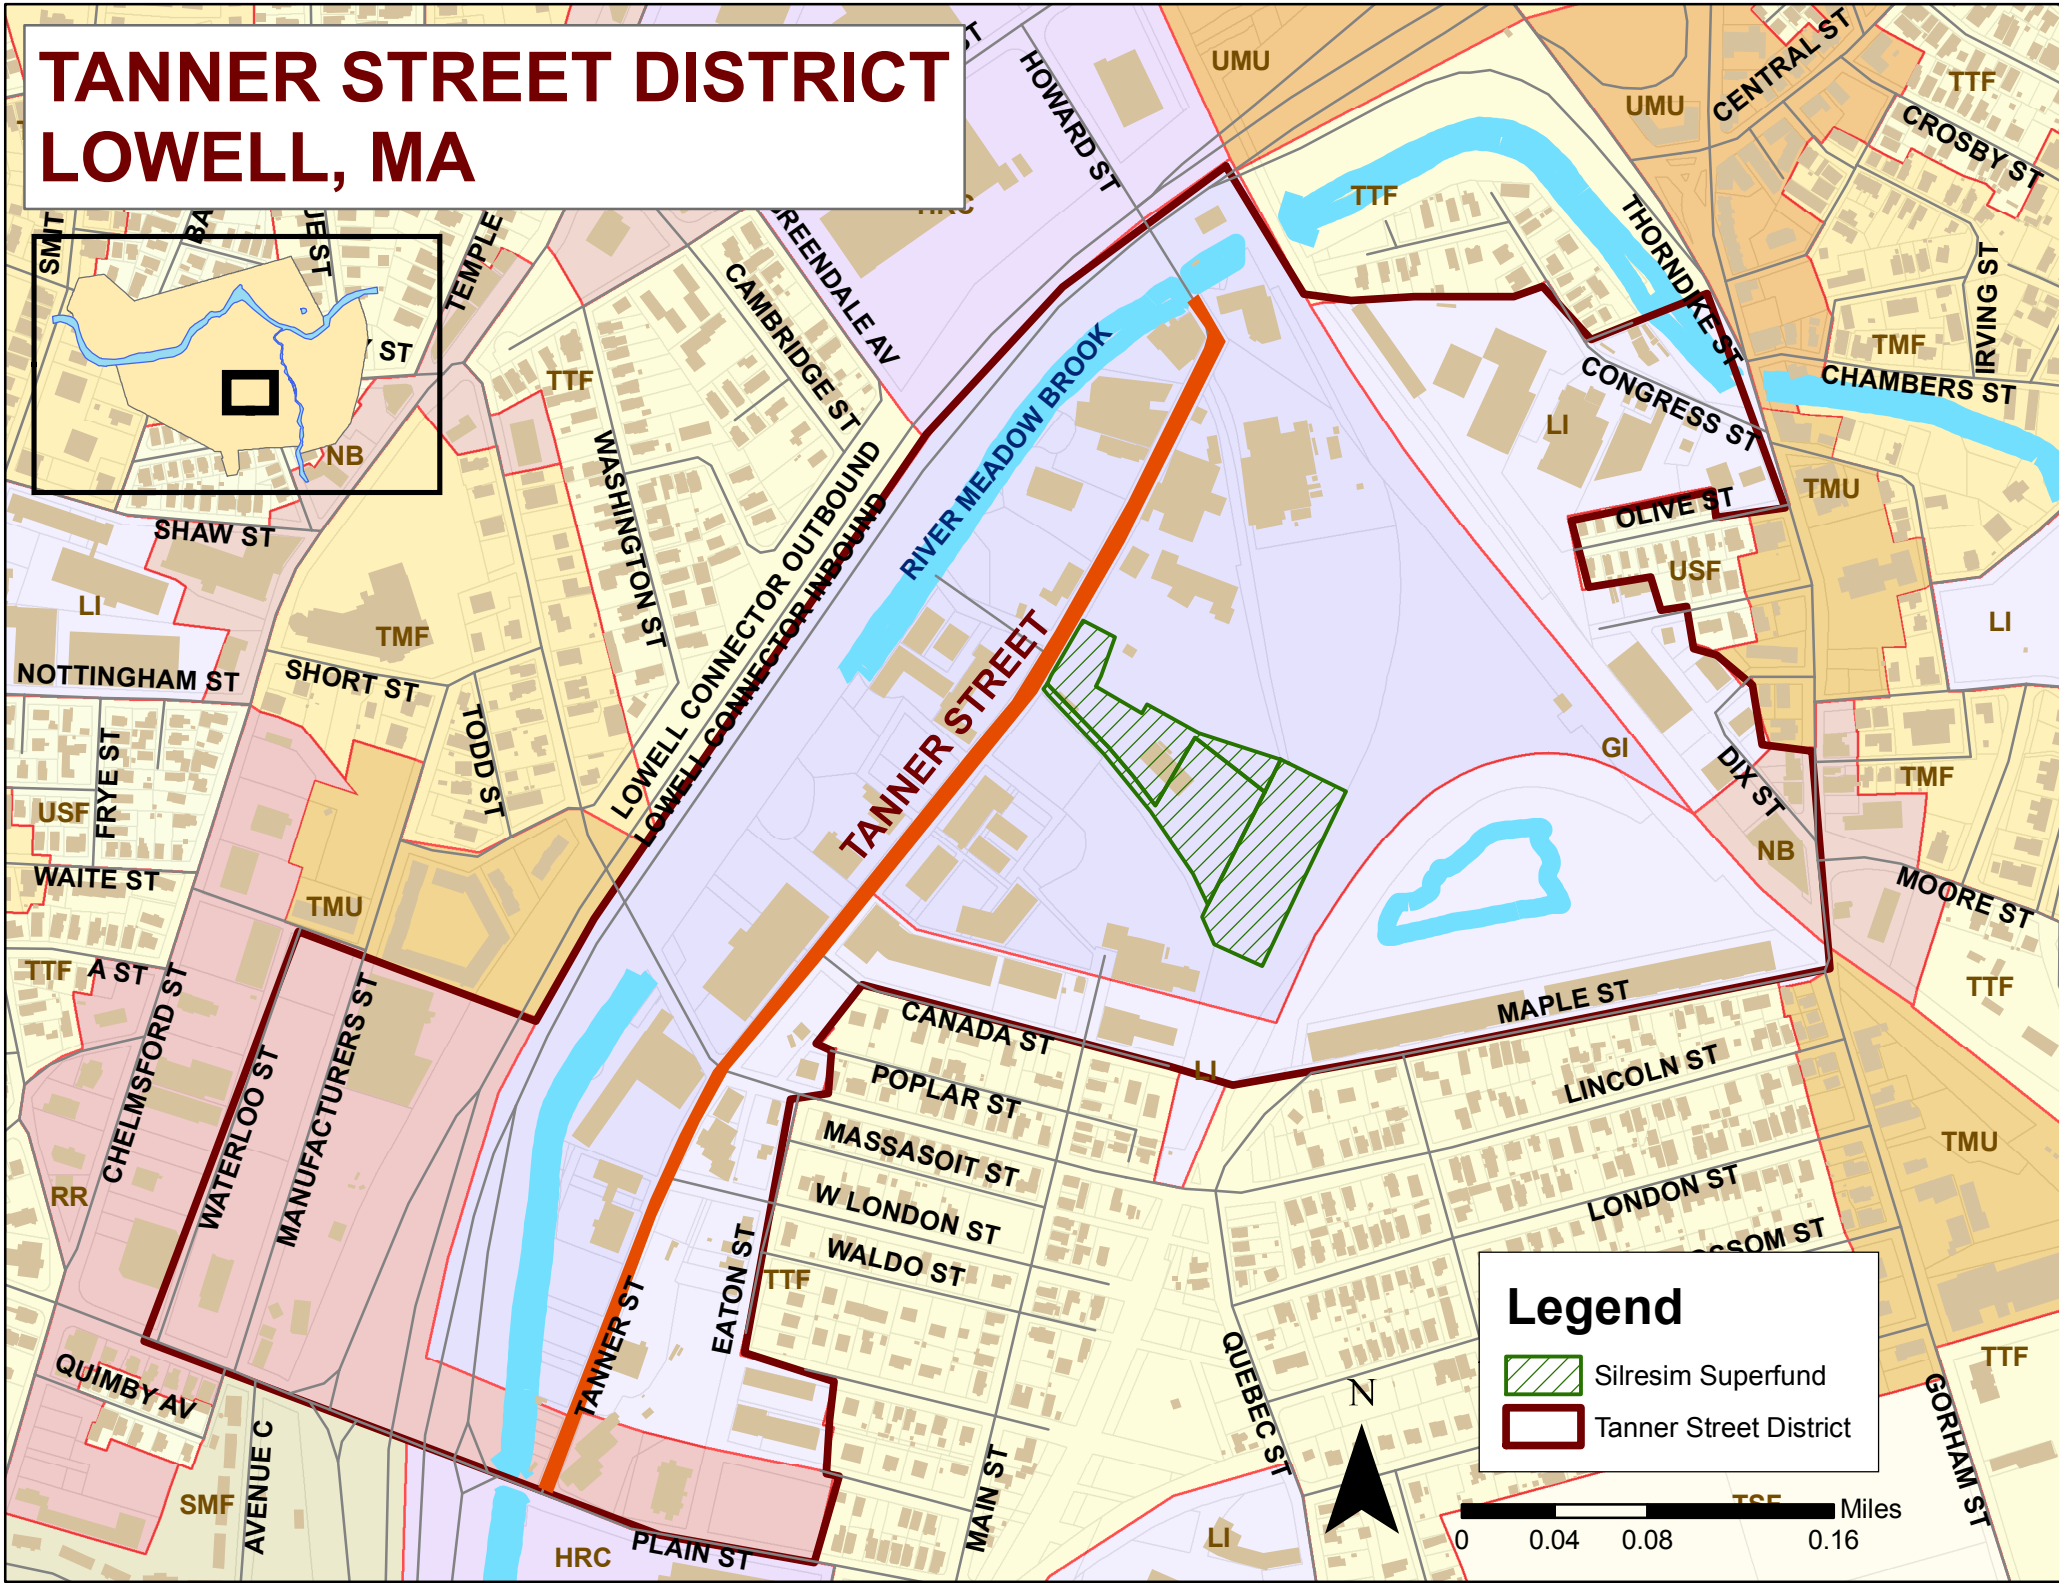

# TANNER STREET DISTRICT LOWELL, MA

**Legend**

-  Silresim Superfund
-  Tanner Street District