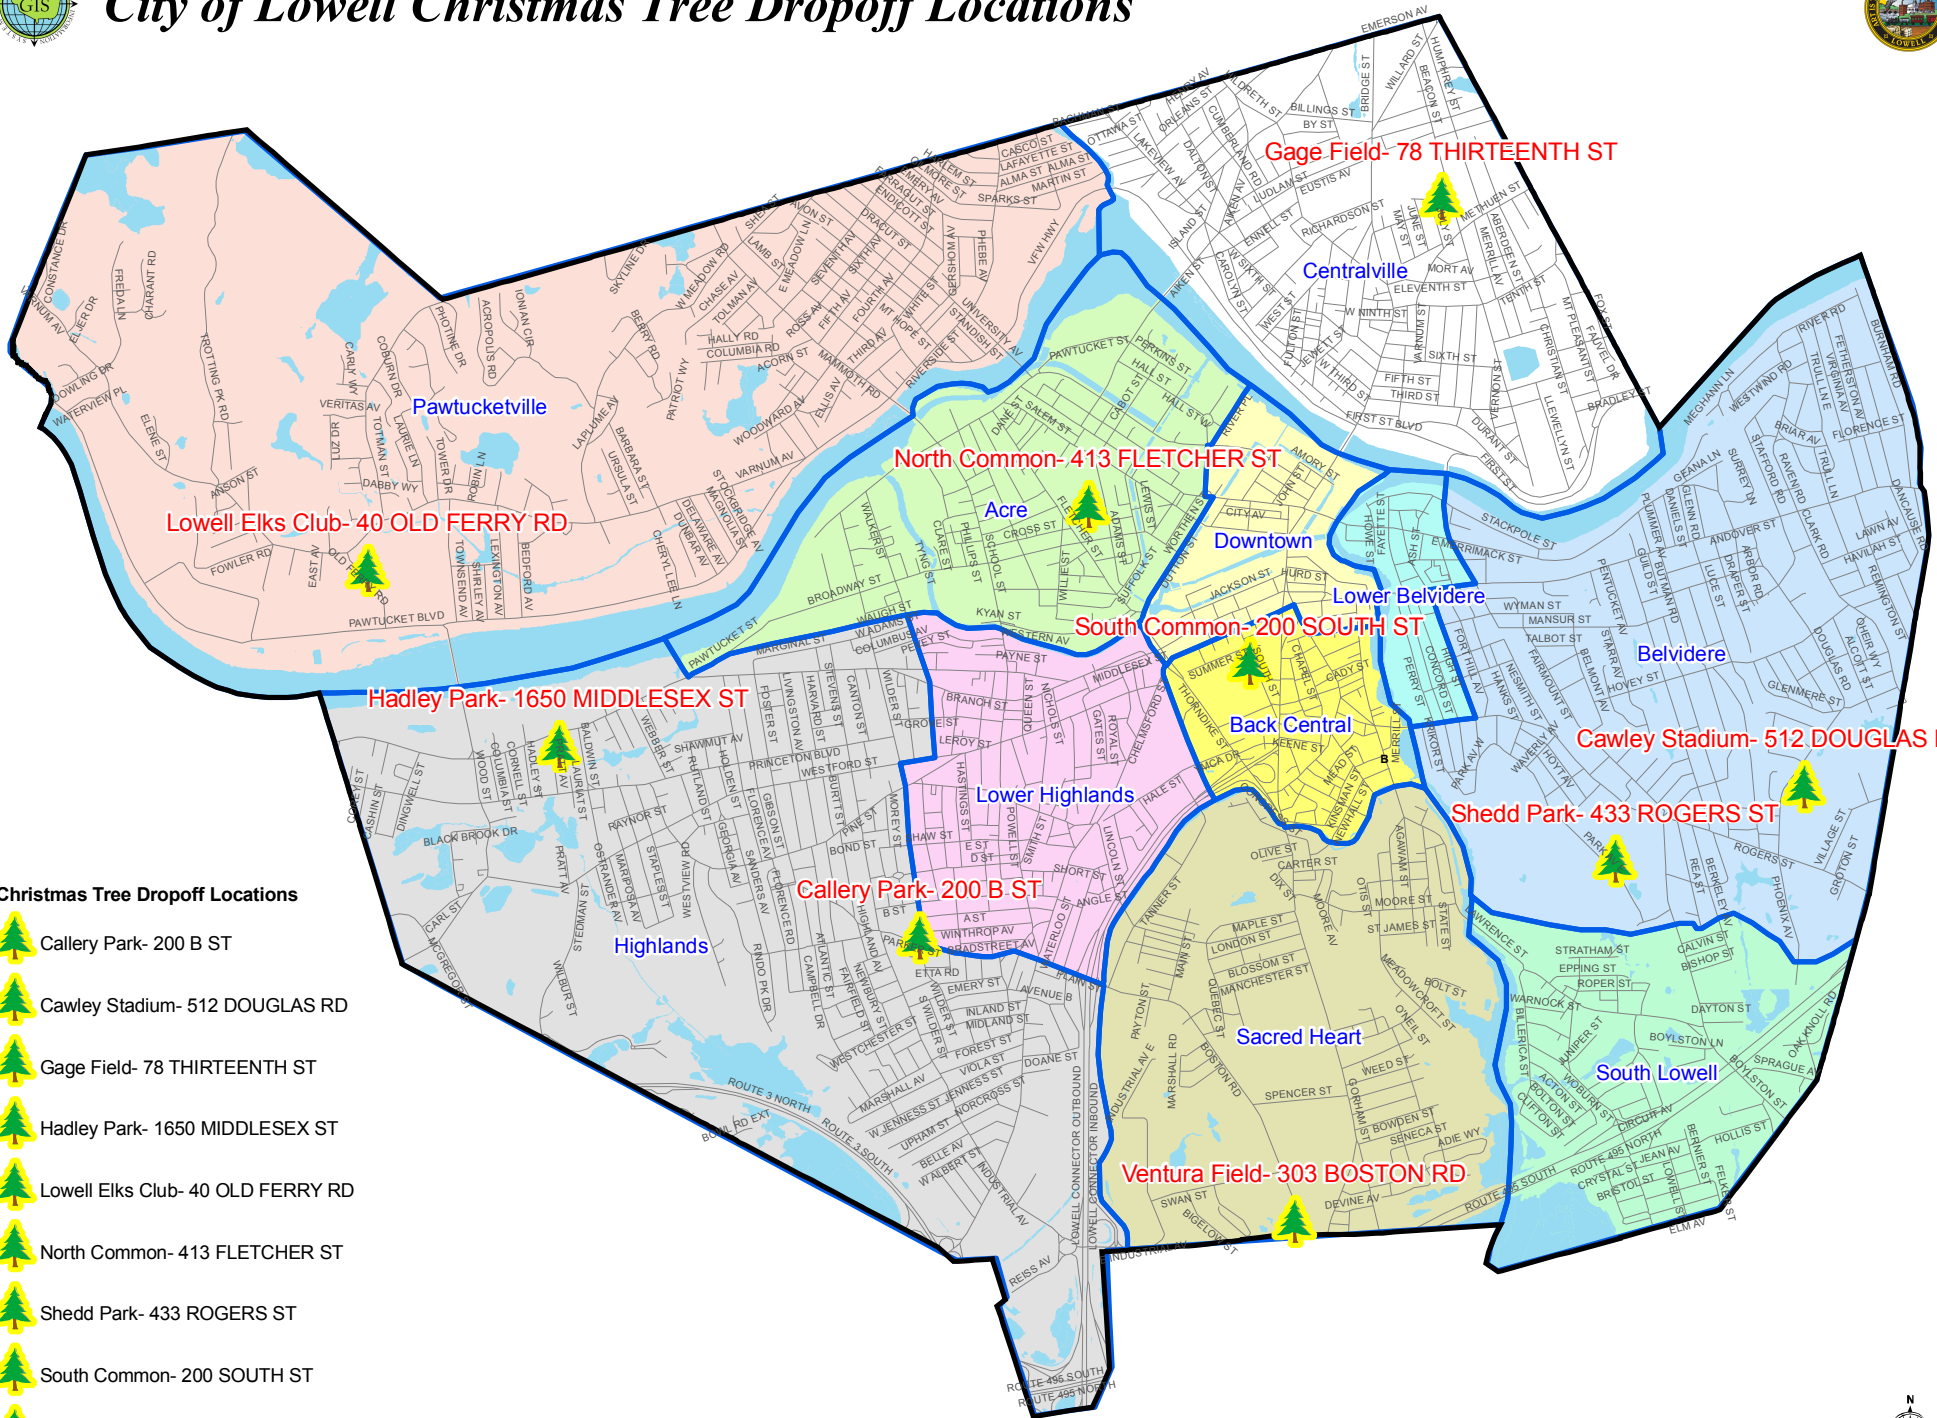

City of Lowell Christmas Tree Dropoff Locations

Christmas Tree Dropoff Locations

-  Callery Park- 200 B ST
-  Cawley Stadium- 512 DOUGLAS RD
-  Gage Field- 78 THIRTEENTH ST
-  Hadley Park- 1650 MIDDLESEX ST
-  Lowell Elks Club- 40 OLD FERRY RD
-  North Common- 413 FLETCHER ST
-  Shedd Park- 433 ROGERS ST
-  South Common- 200 SOUTH ST
-  Ventura Field- 303 BOSTON RD

1 inch = 3,000 feet