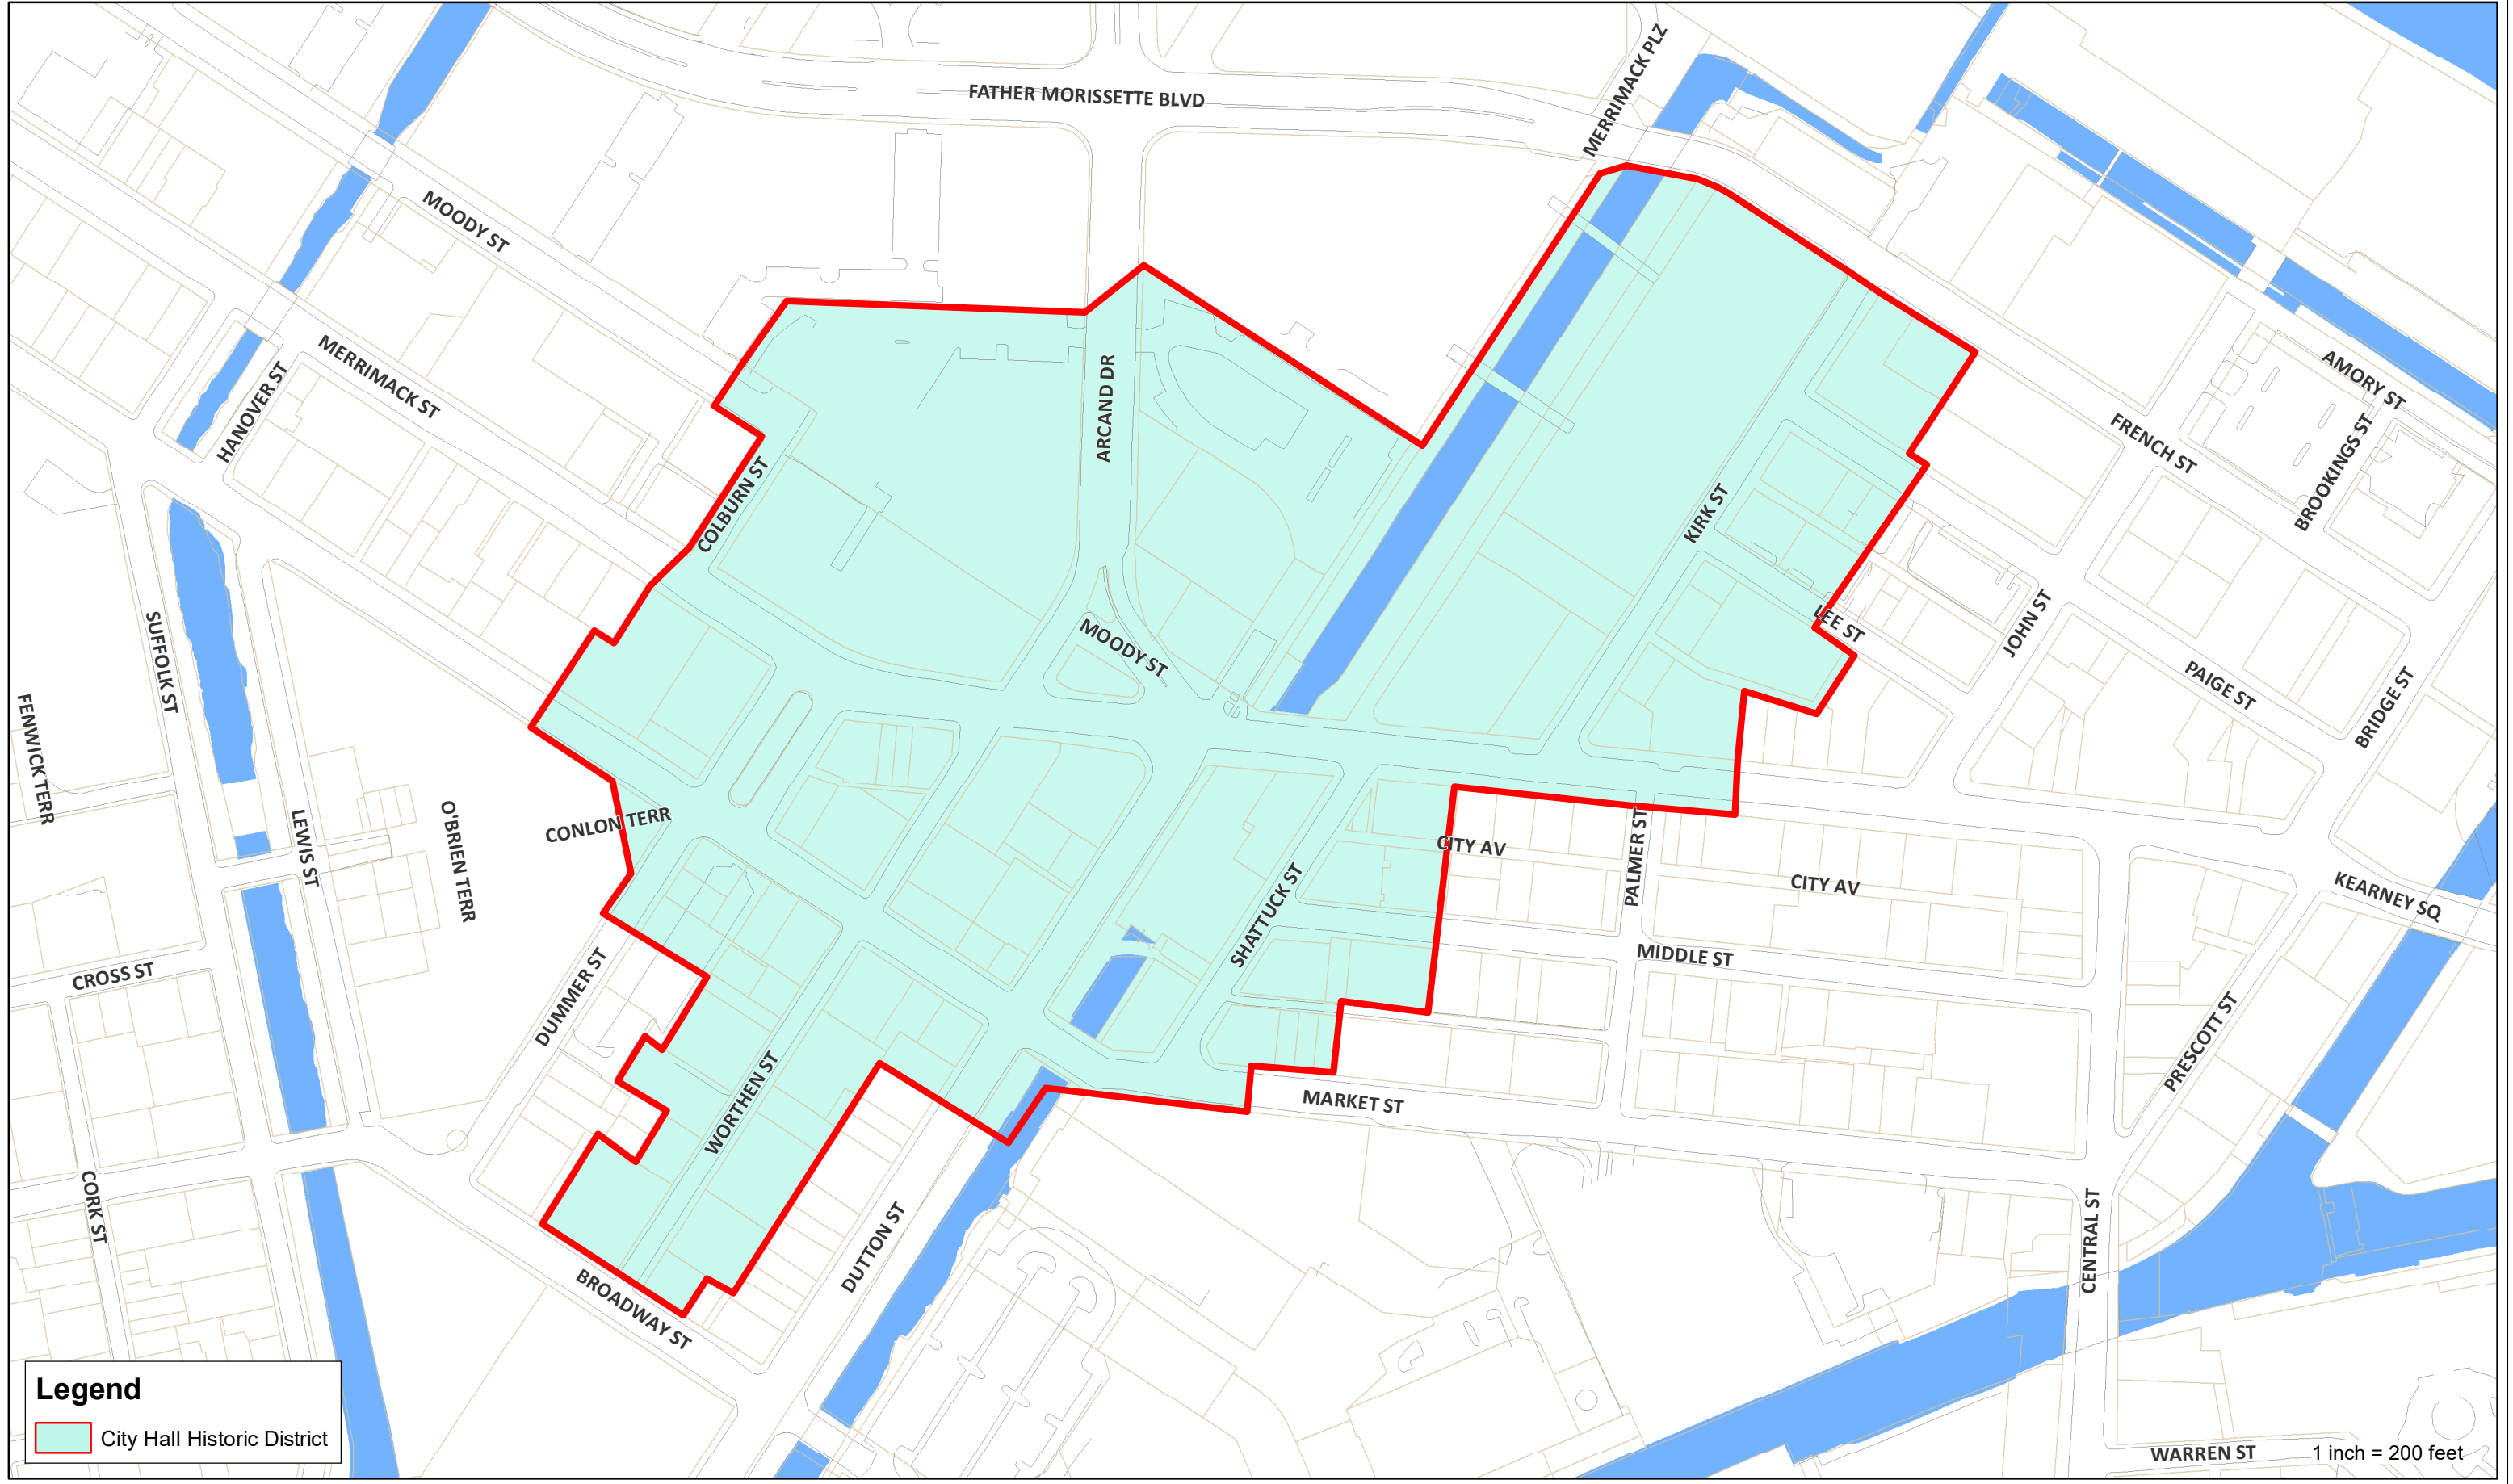

City Hall Historic District

Legend

 City Hall Historic District

1 inch = 200 feet