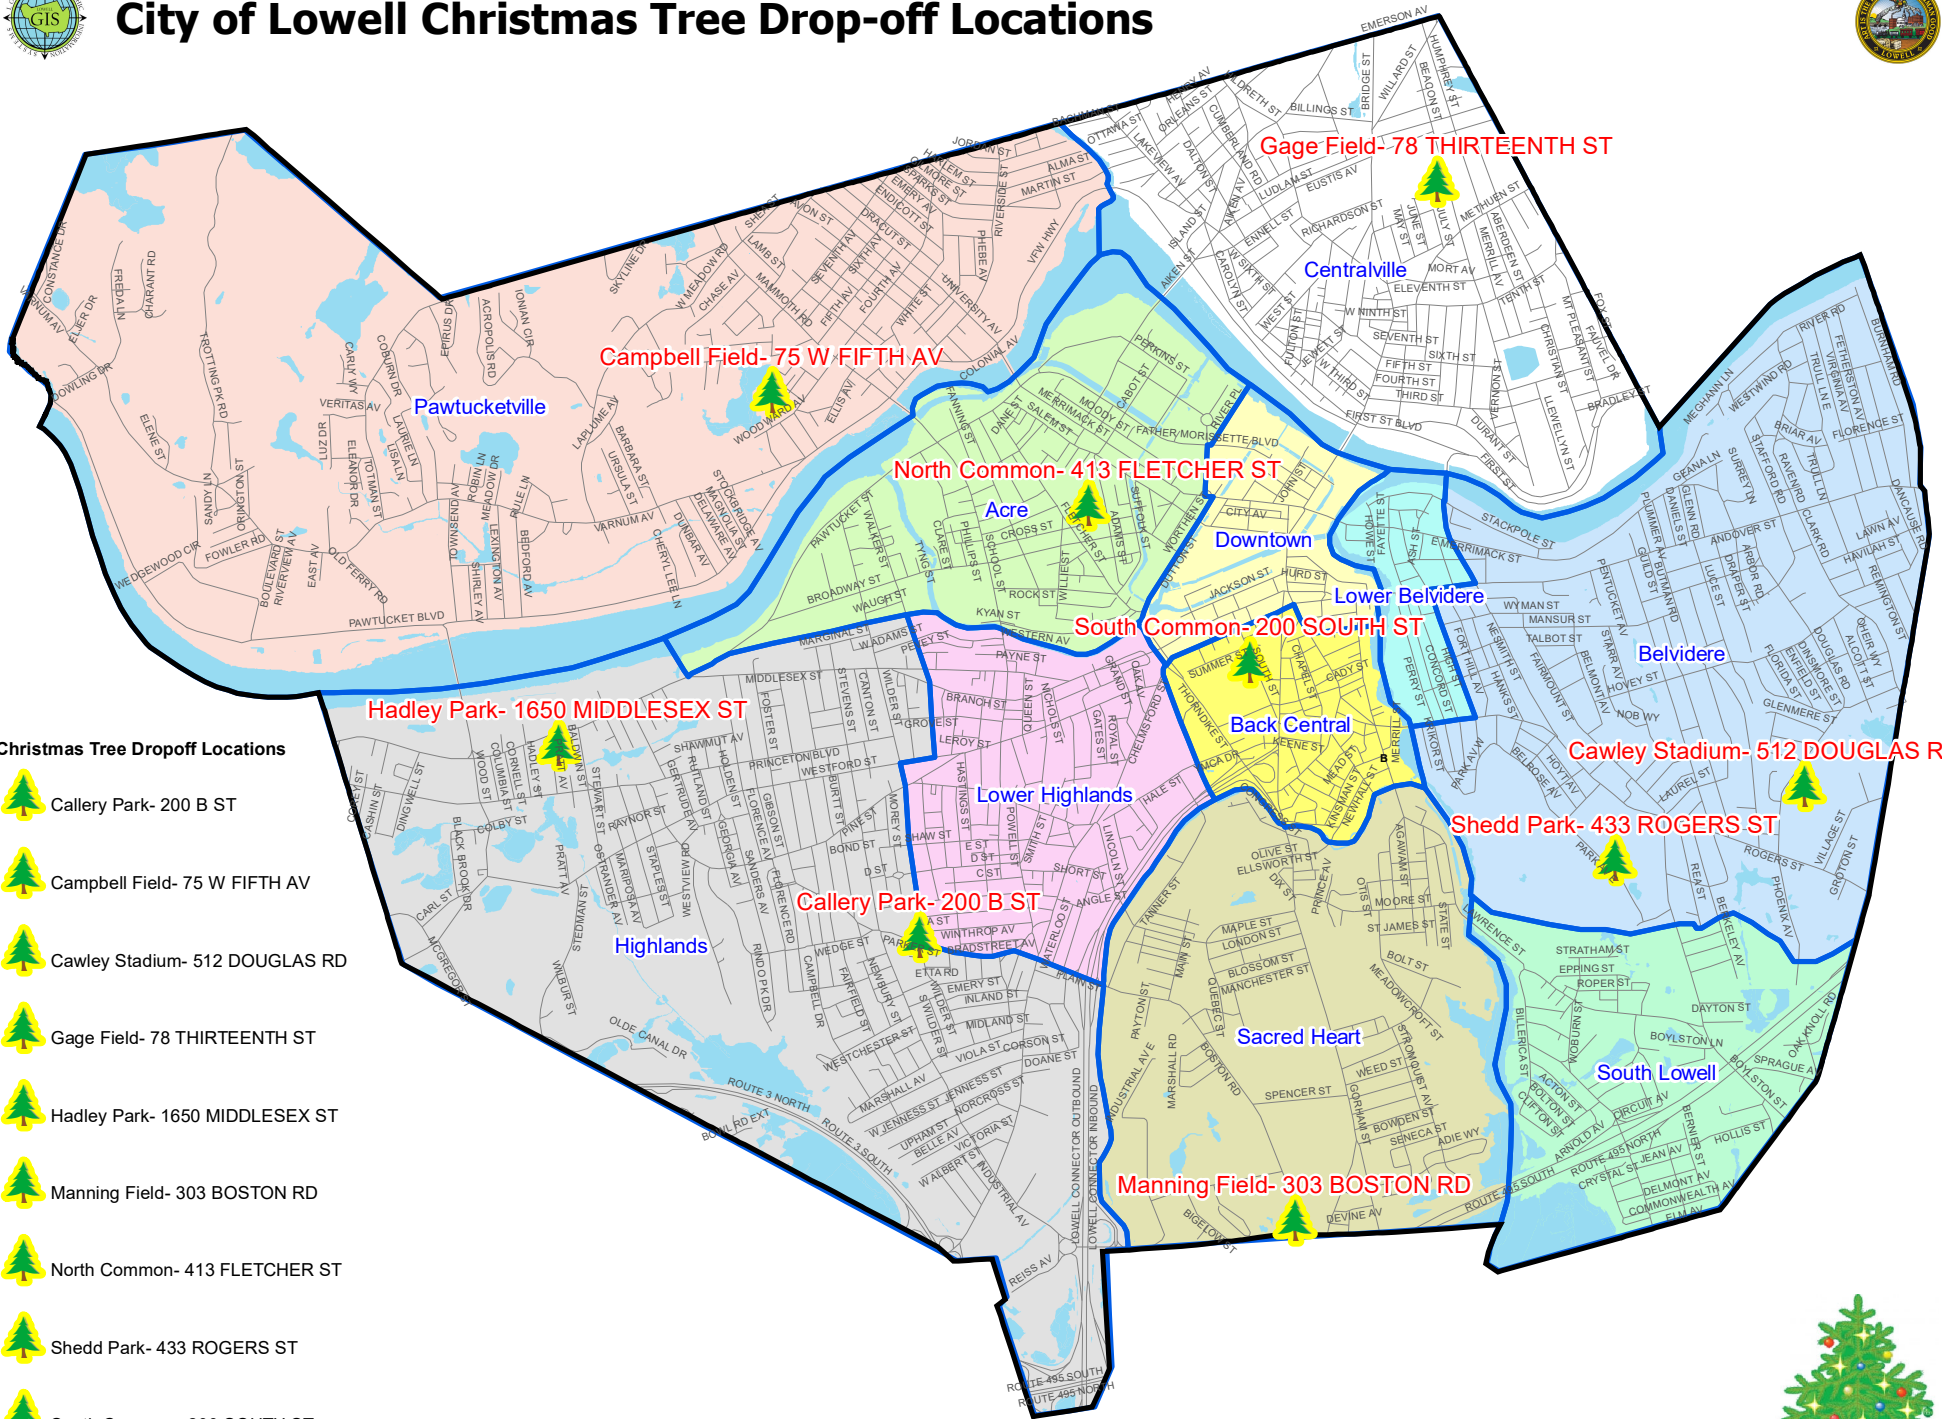

City of Lowell Christmas Tree Drop-off Locations

Christmas Tree Dropoff Locations

-  Callery Park- 200 B ST
-  Campbell Field- 75 W FIFTH AV
-  Cawley Stadium- 512 DOUGLAS RD
-  Gage Field- 78 THIRTEENTH ST
-  Hadley Park- 1650 MIDDLESEX ST
-  Manning Field- 303 BOSTON RD
-  North Common- 413 FLETCHER ST
-  Shedd Park- 433 ROGERS ST
-  South Common- 200 SOUTH ST

1 inch = 3,000 feet