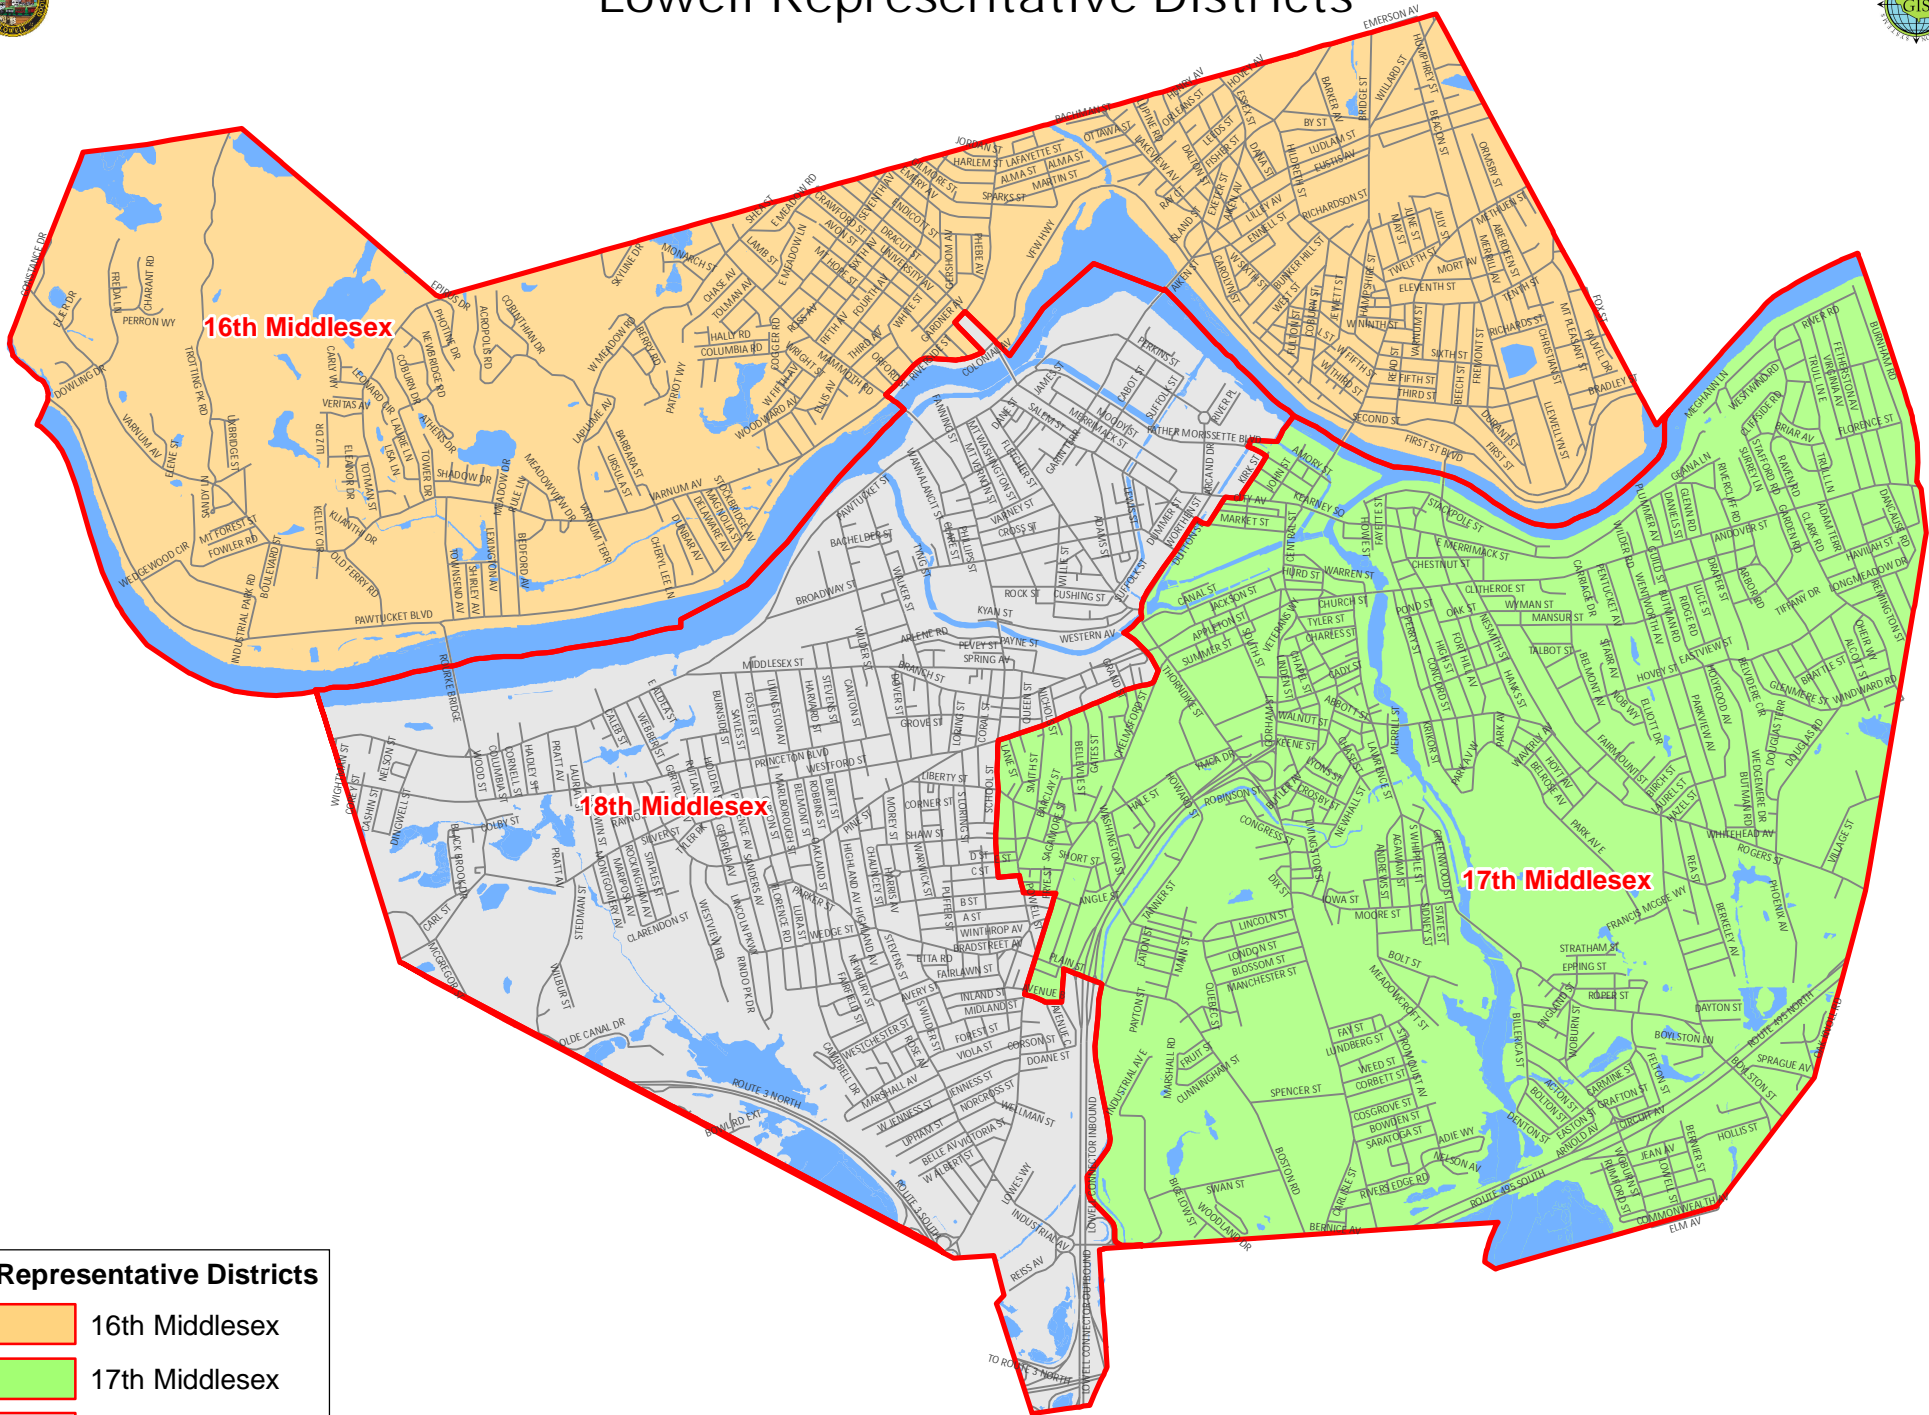

# Lowell Representative Districts

**Representative Districts**

- 16th Middlesex
- 17th Middlesex
- 18th Middlesex

Map Updated March 7, 2022

1 inch = 3,000 feet