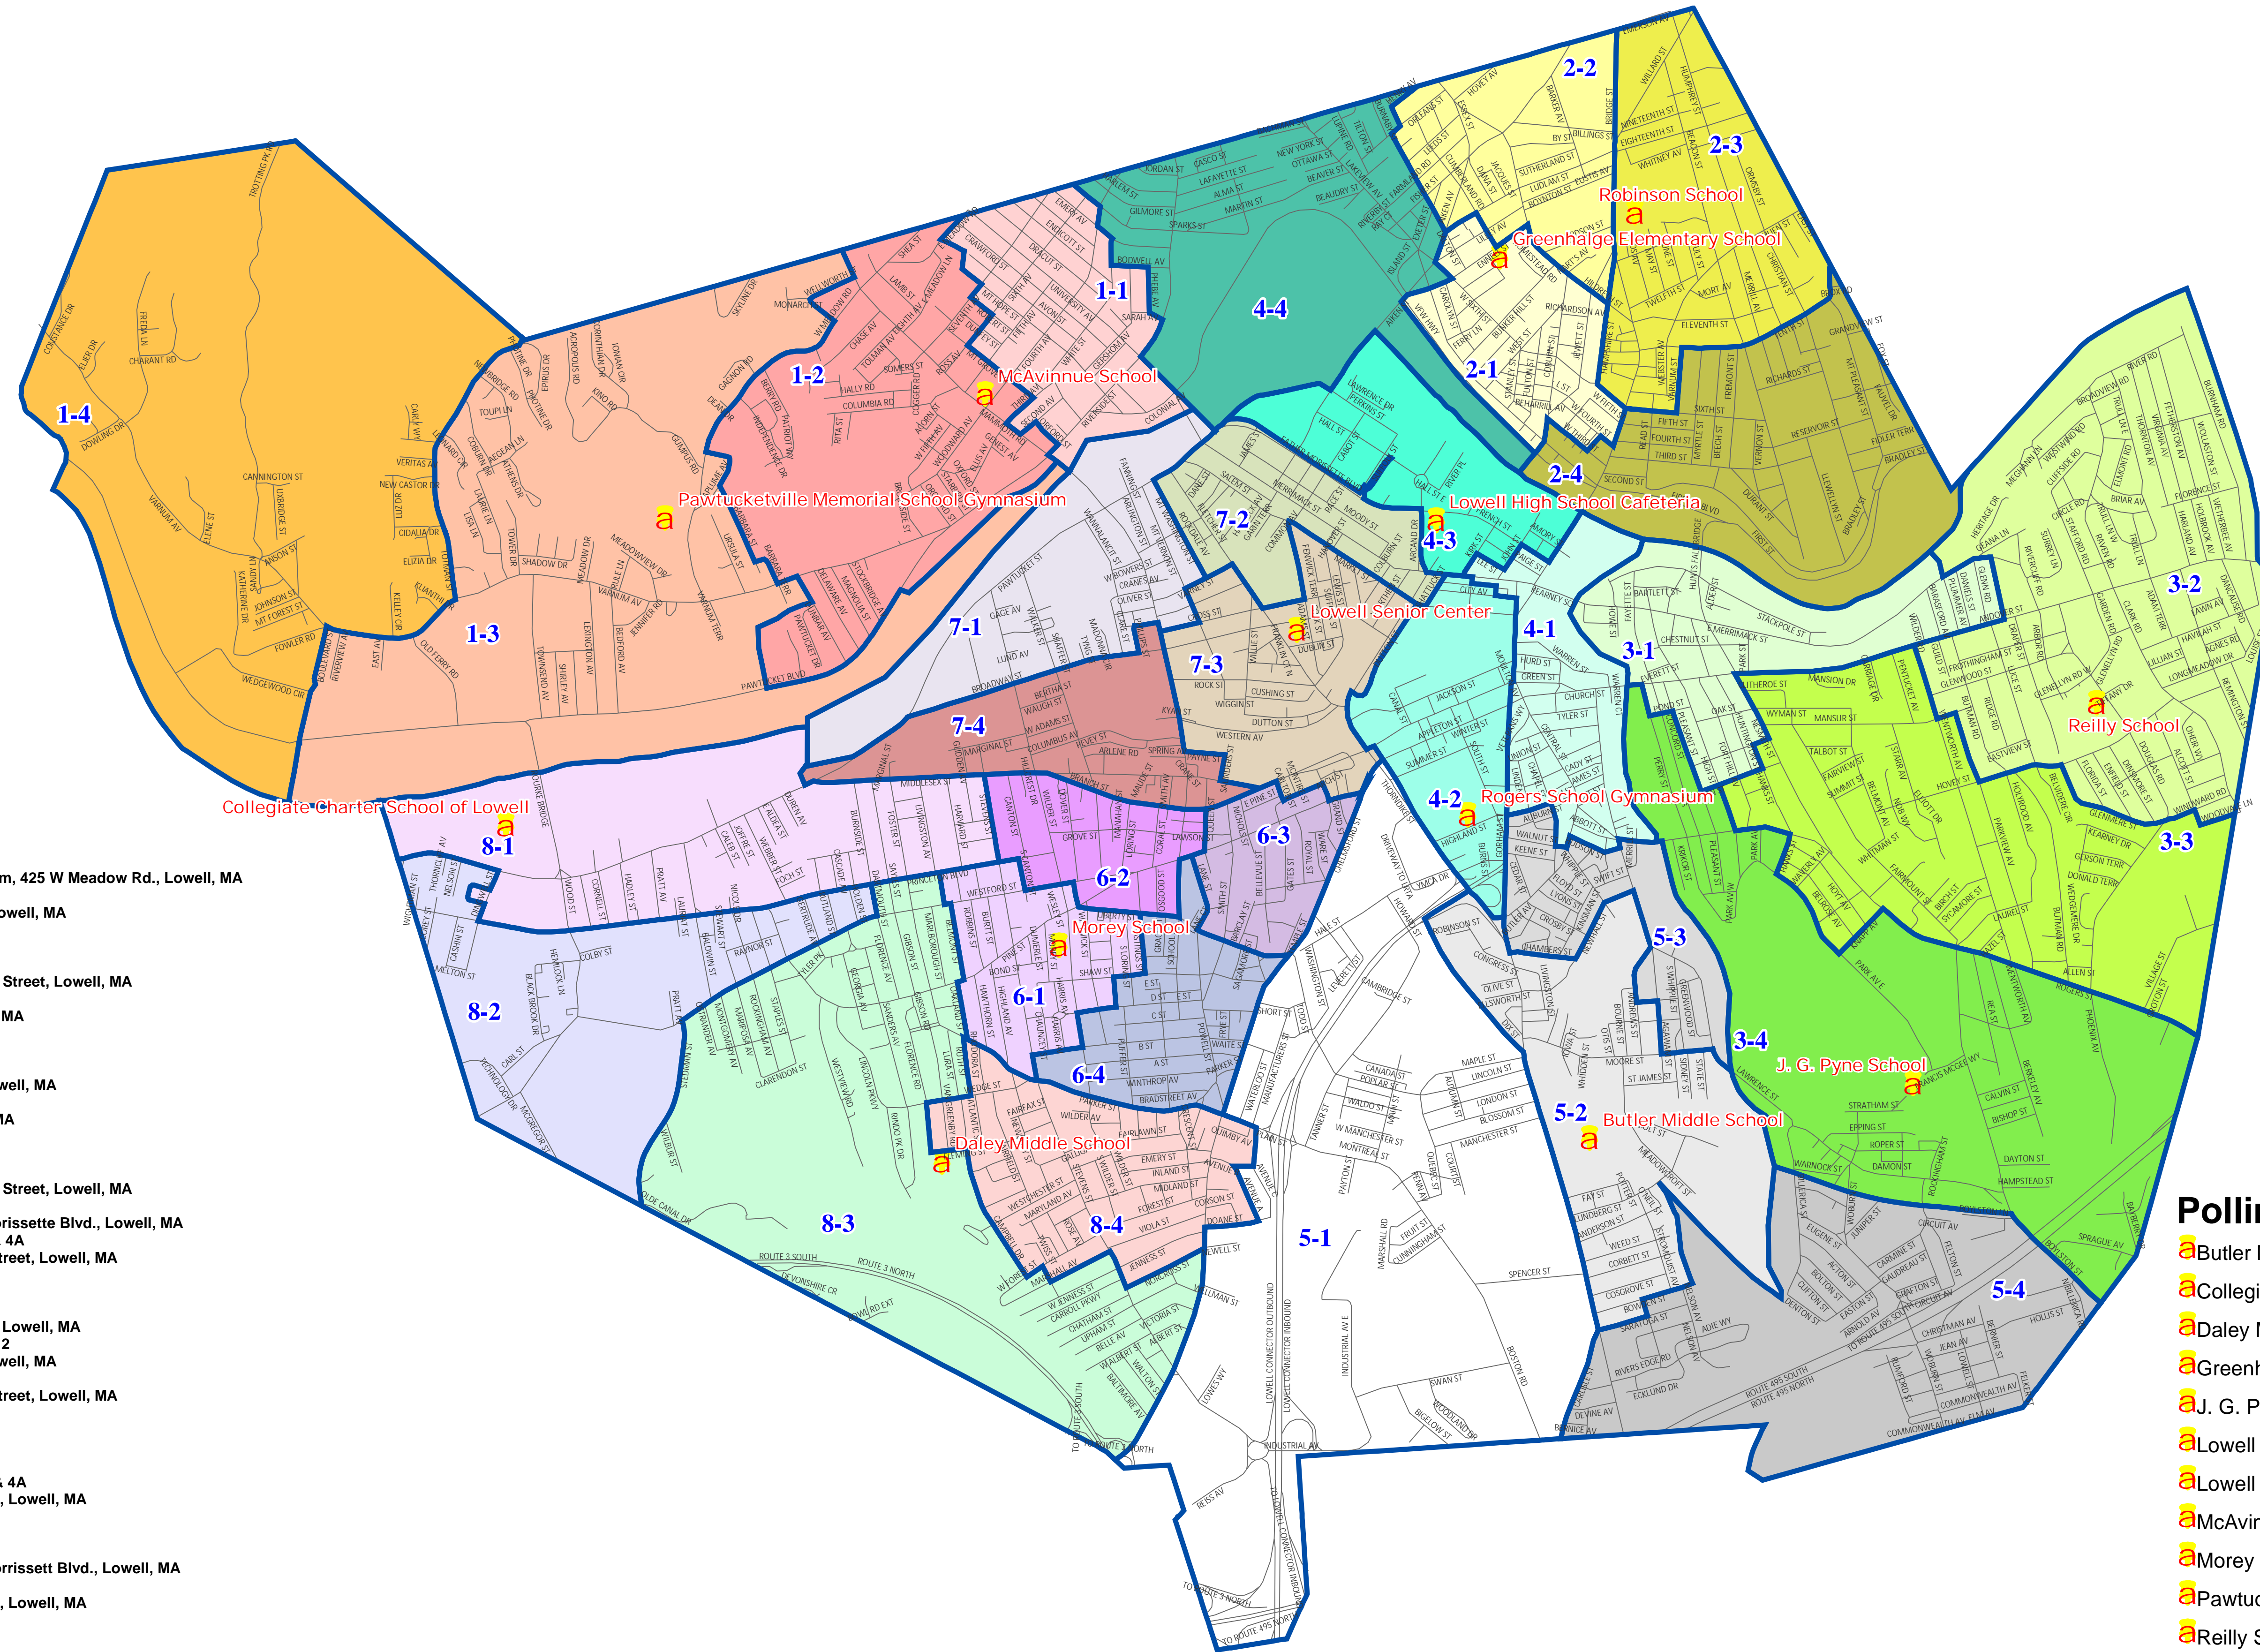

City of Lowell Election Polling Locations

Polling Locations

Ward 1
 Pawtucketville Memorial School Gymnasium, 425 W Meadow Rd., Lowell, MA
 Serving Ward 1 voters in Precincts 3 & 4
 McAvinue School, 131 Mammoth Road, Lowell, MA
 Serving Ward 1 voters in Precincts 1 & 2

All Polling locations are open from 7:00 A.M. to 8:00 P.M.
 during Presidential Elections,
 State Elections/Primaries, and City Elections/Primaries.

Map Updated March 8, 2023