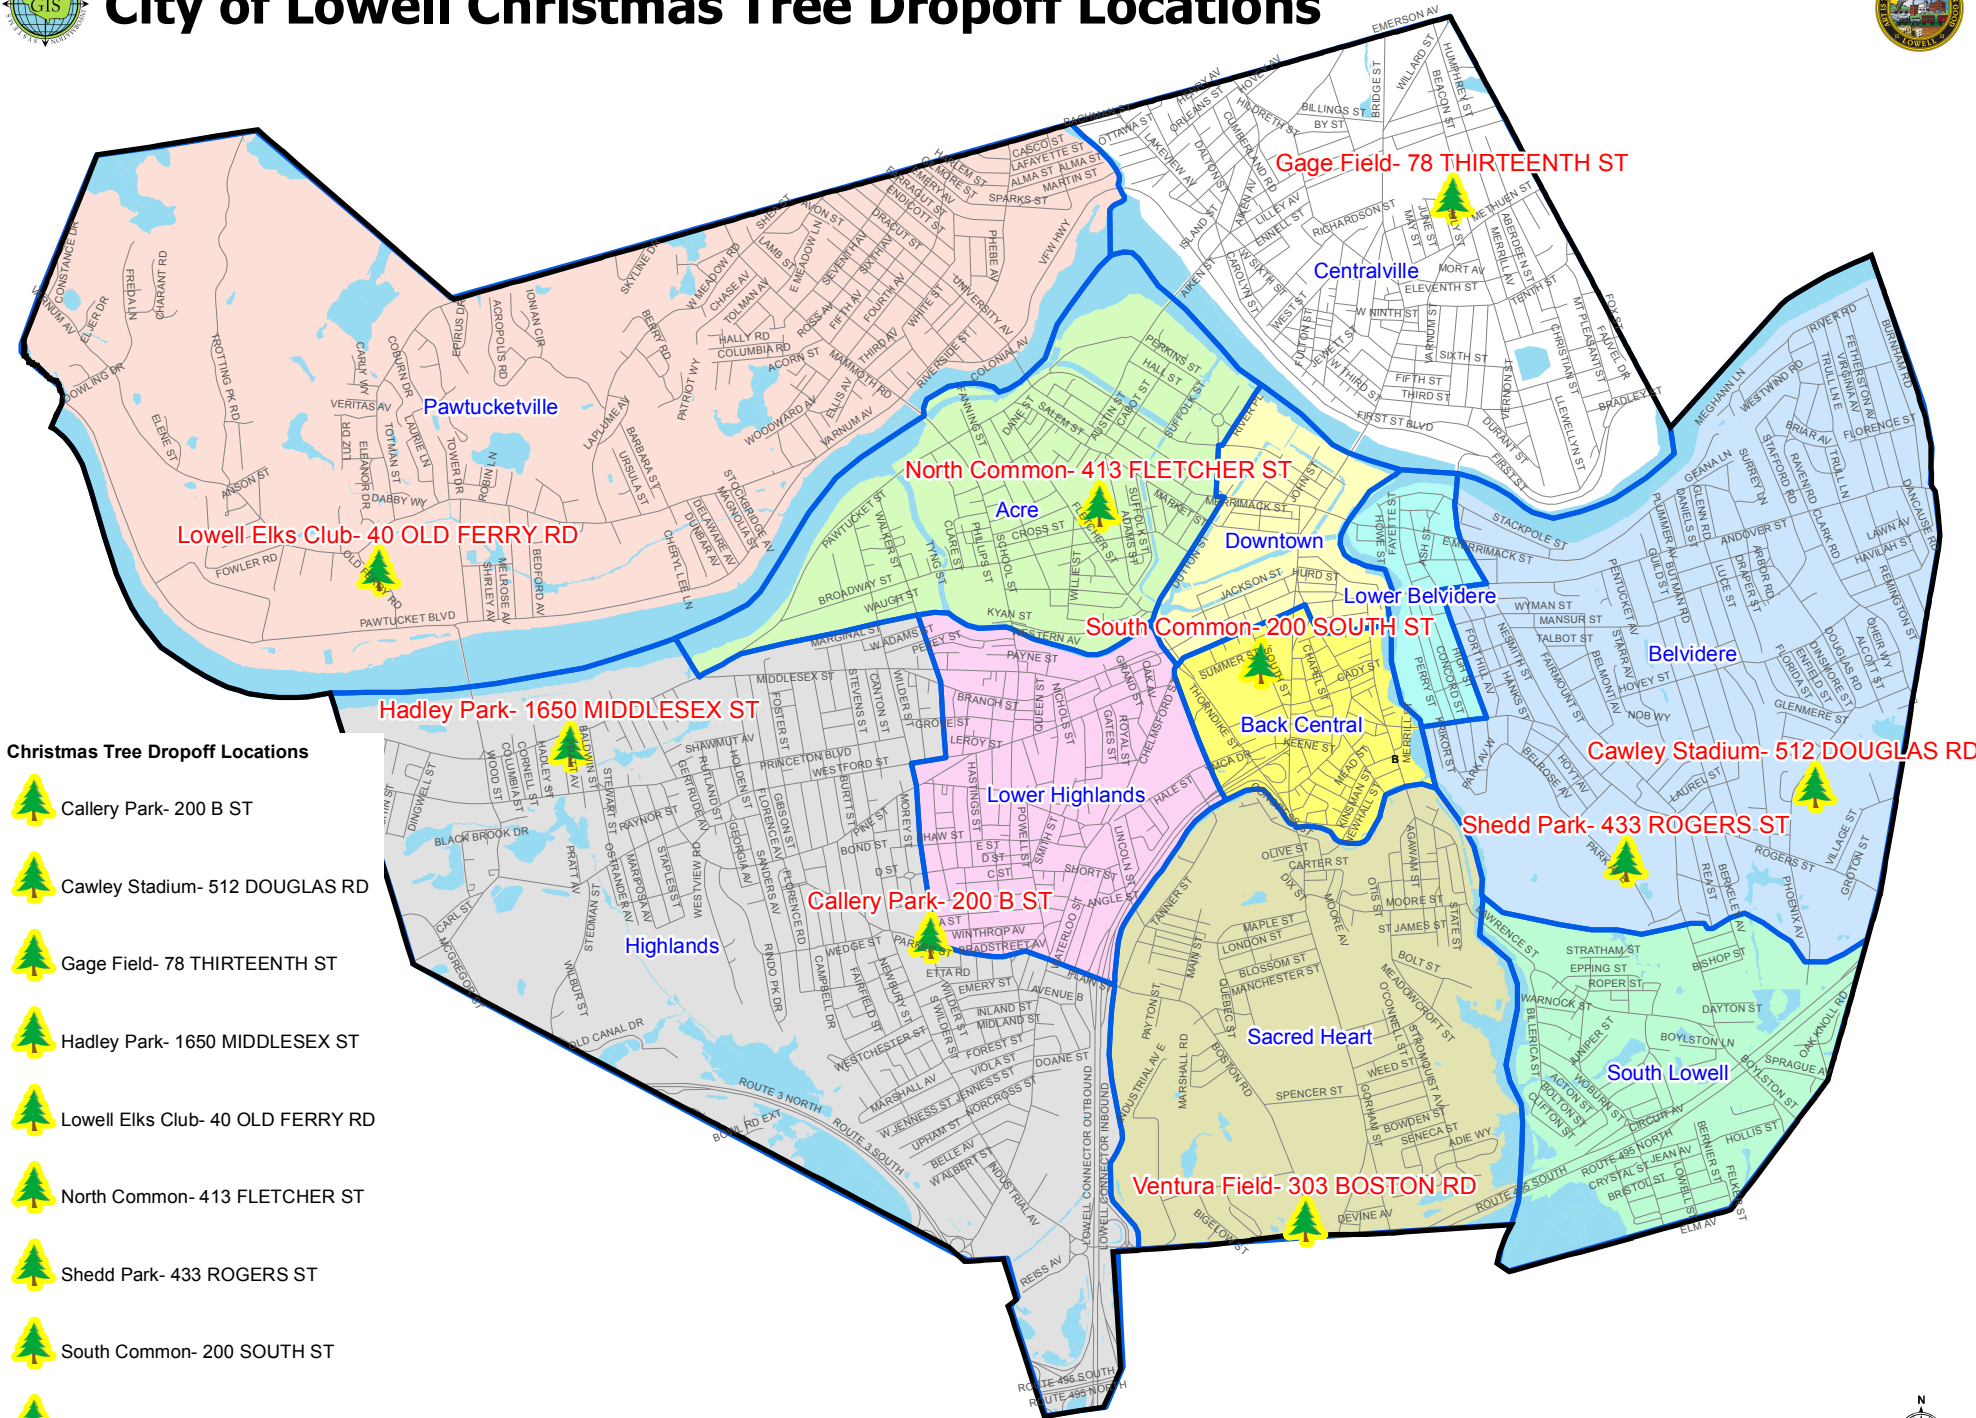

City of Lowell Christmas Tree Dropoff Locations

Christmas Tree Dropoff Locations

-  Callery Park- 200 B ST
-  Cawley Stadium- 512 DOUGLAS RD
-  Gage Field- 78 THIRTEENTH ST
-  Hadley Park- 1650 MIDDLESEX ST
-  Lowell Elks Club- 40 OLD FERRY RD
-  North Common- 413 FLETCHER ST
-  Shedd Park- 433 ROGERS ST
-  South Common- 200 SOUTH ST
-  Ventura Field- 303 BOSTON RD

1 inch = 3,000 feet