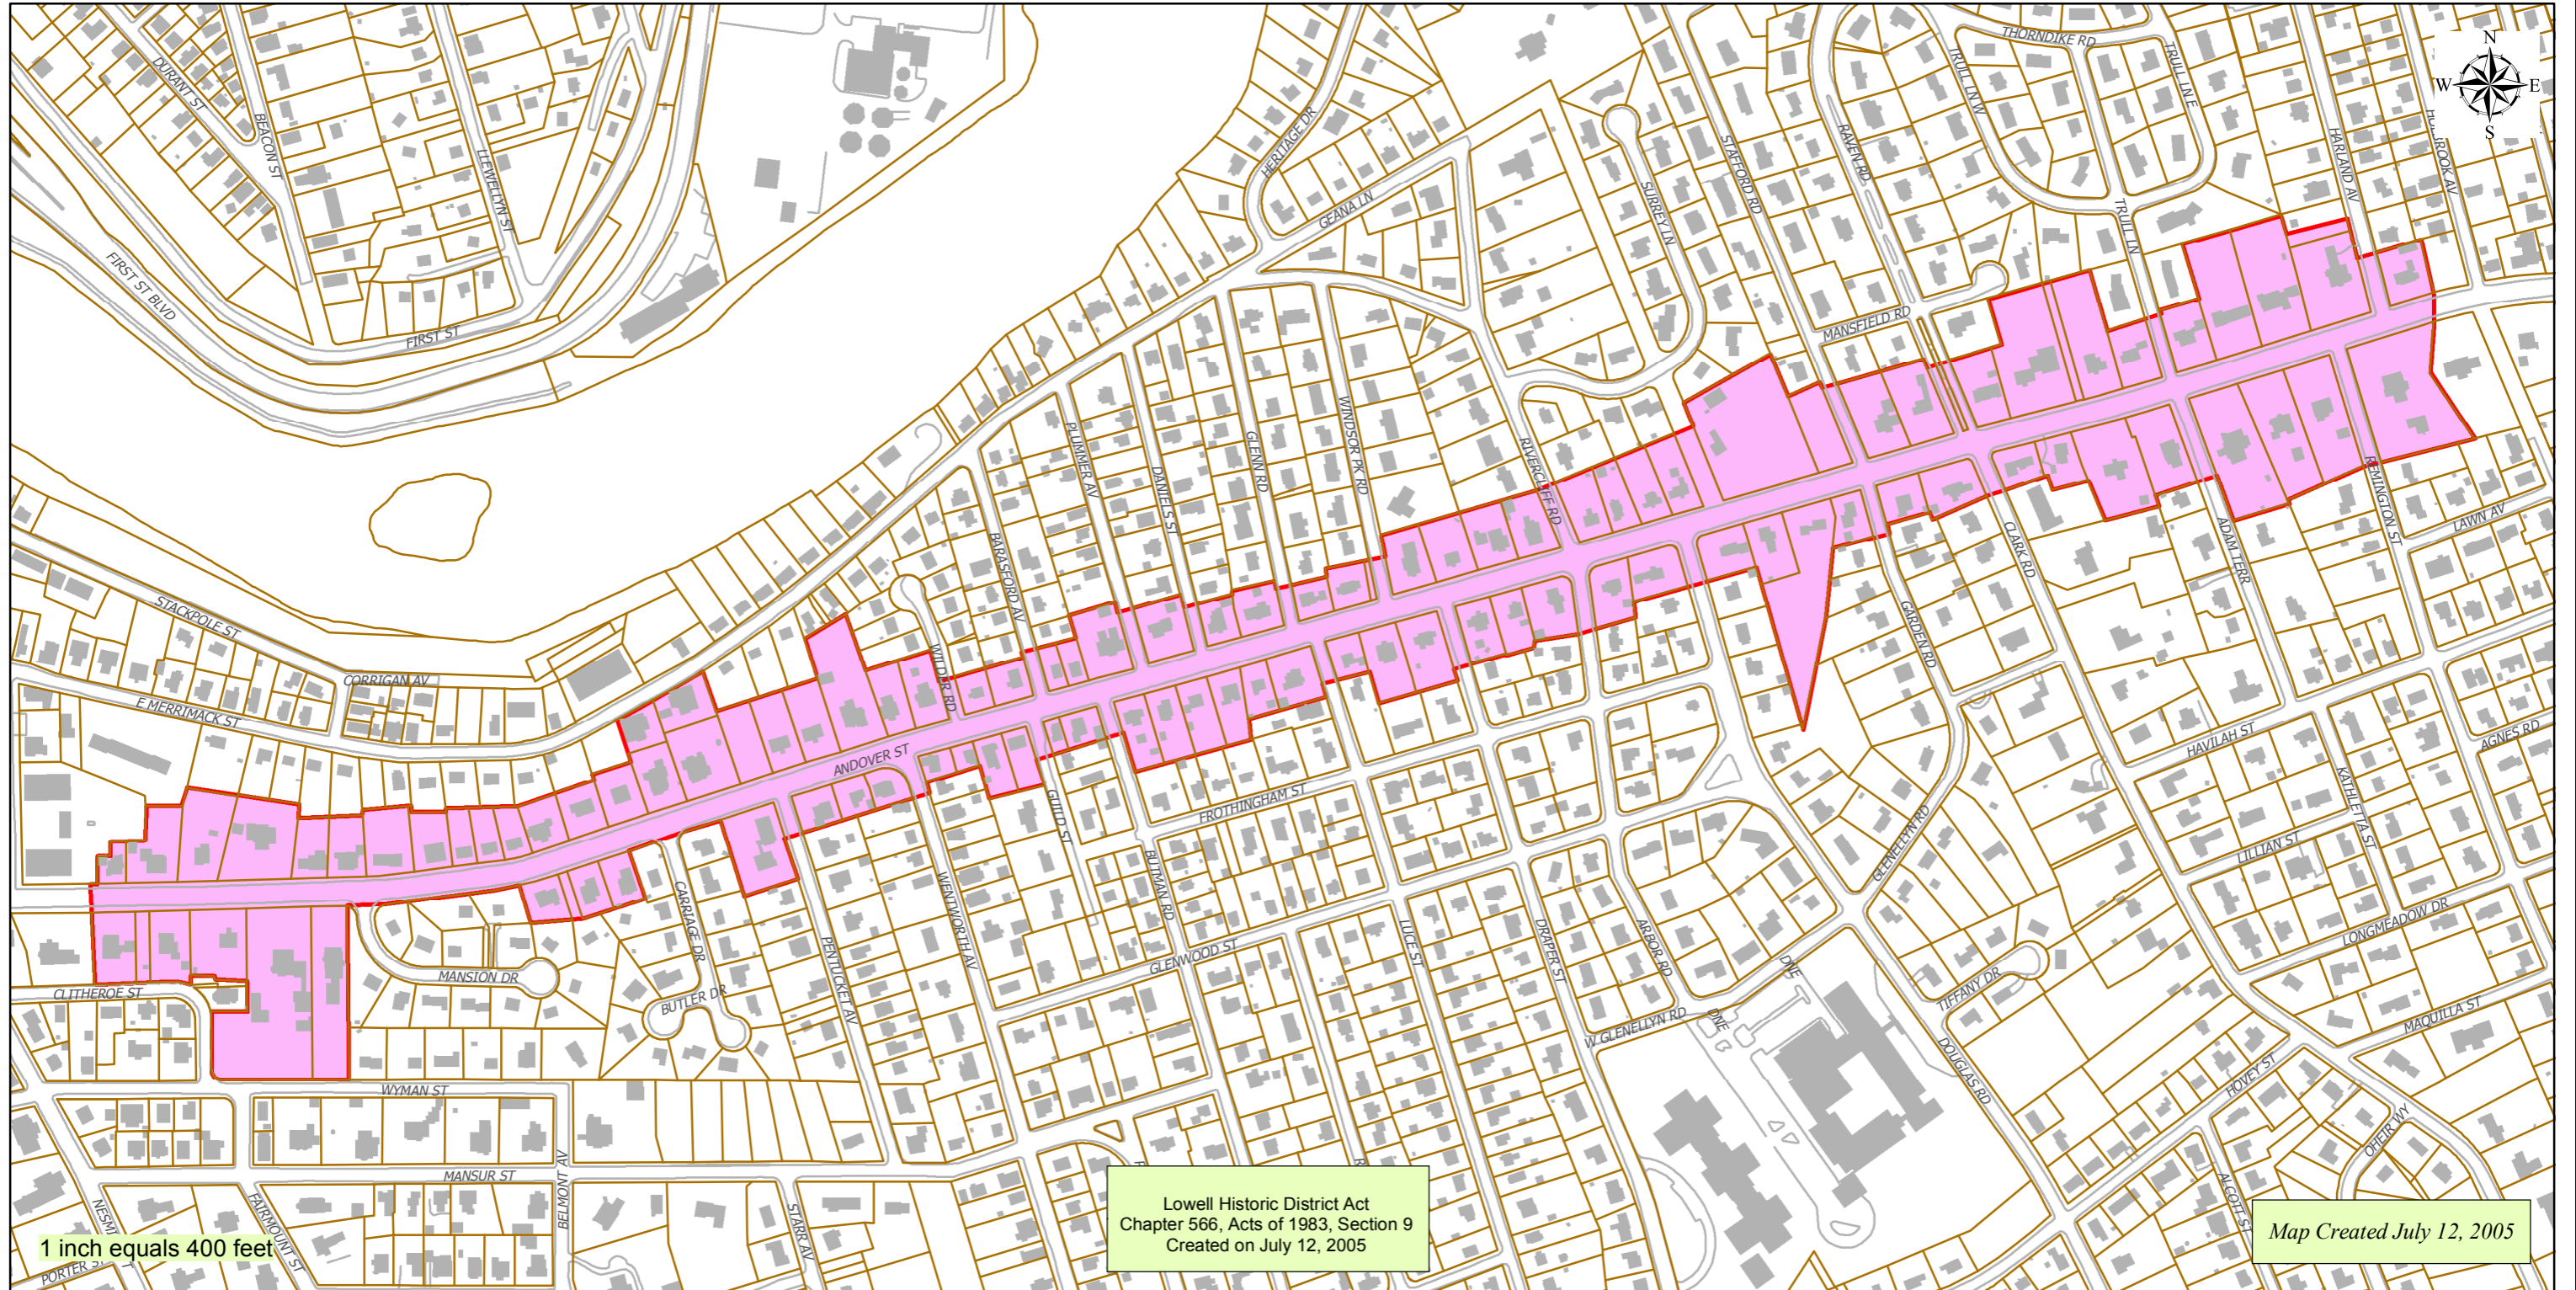

Andover Street Neighborhood District

1 inch equals 400 feet

Lowell Historic District Act
Chapter 566, Acts of 1983, Section 9
Created on July 12, 2005

Map Created July 12, 2005