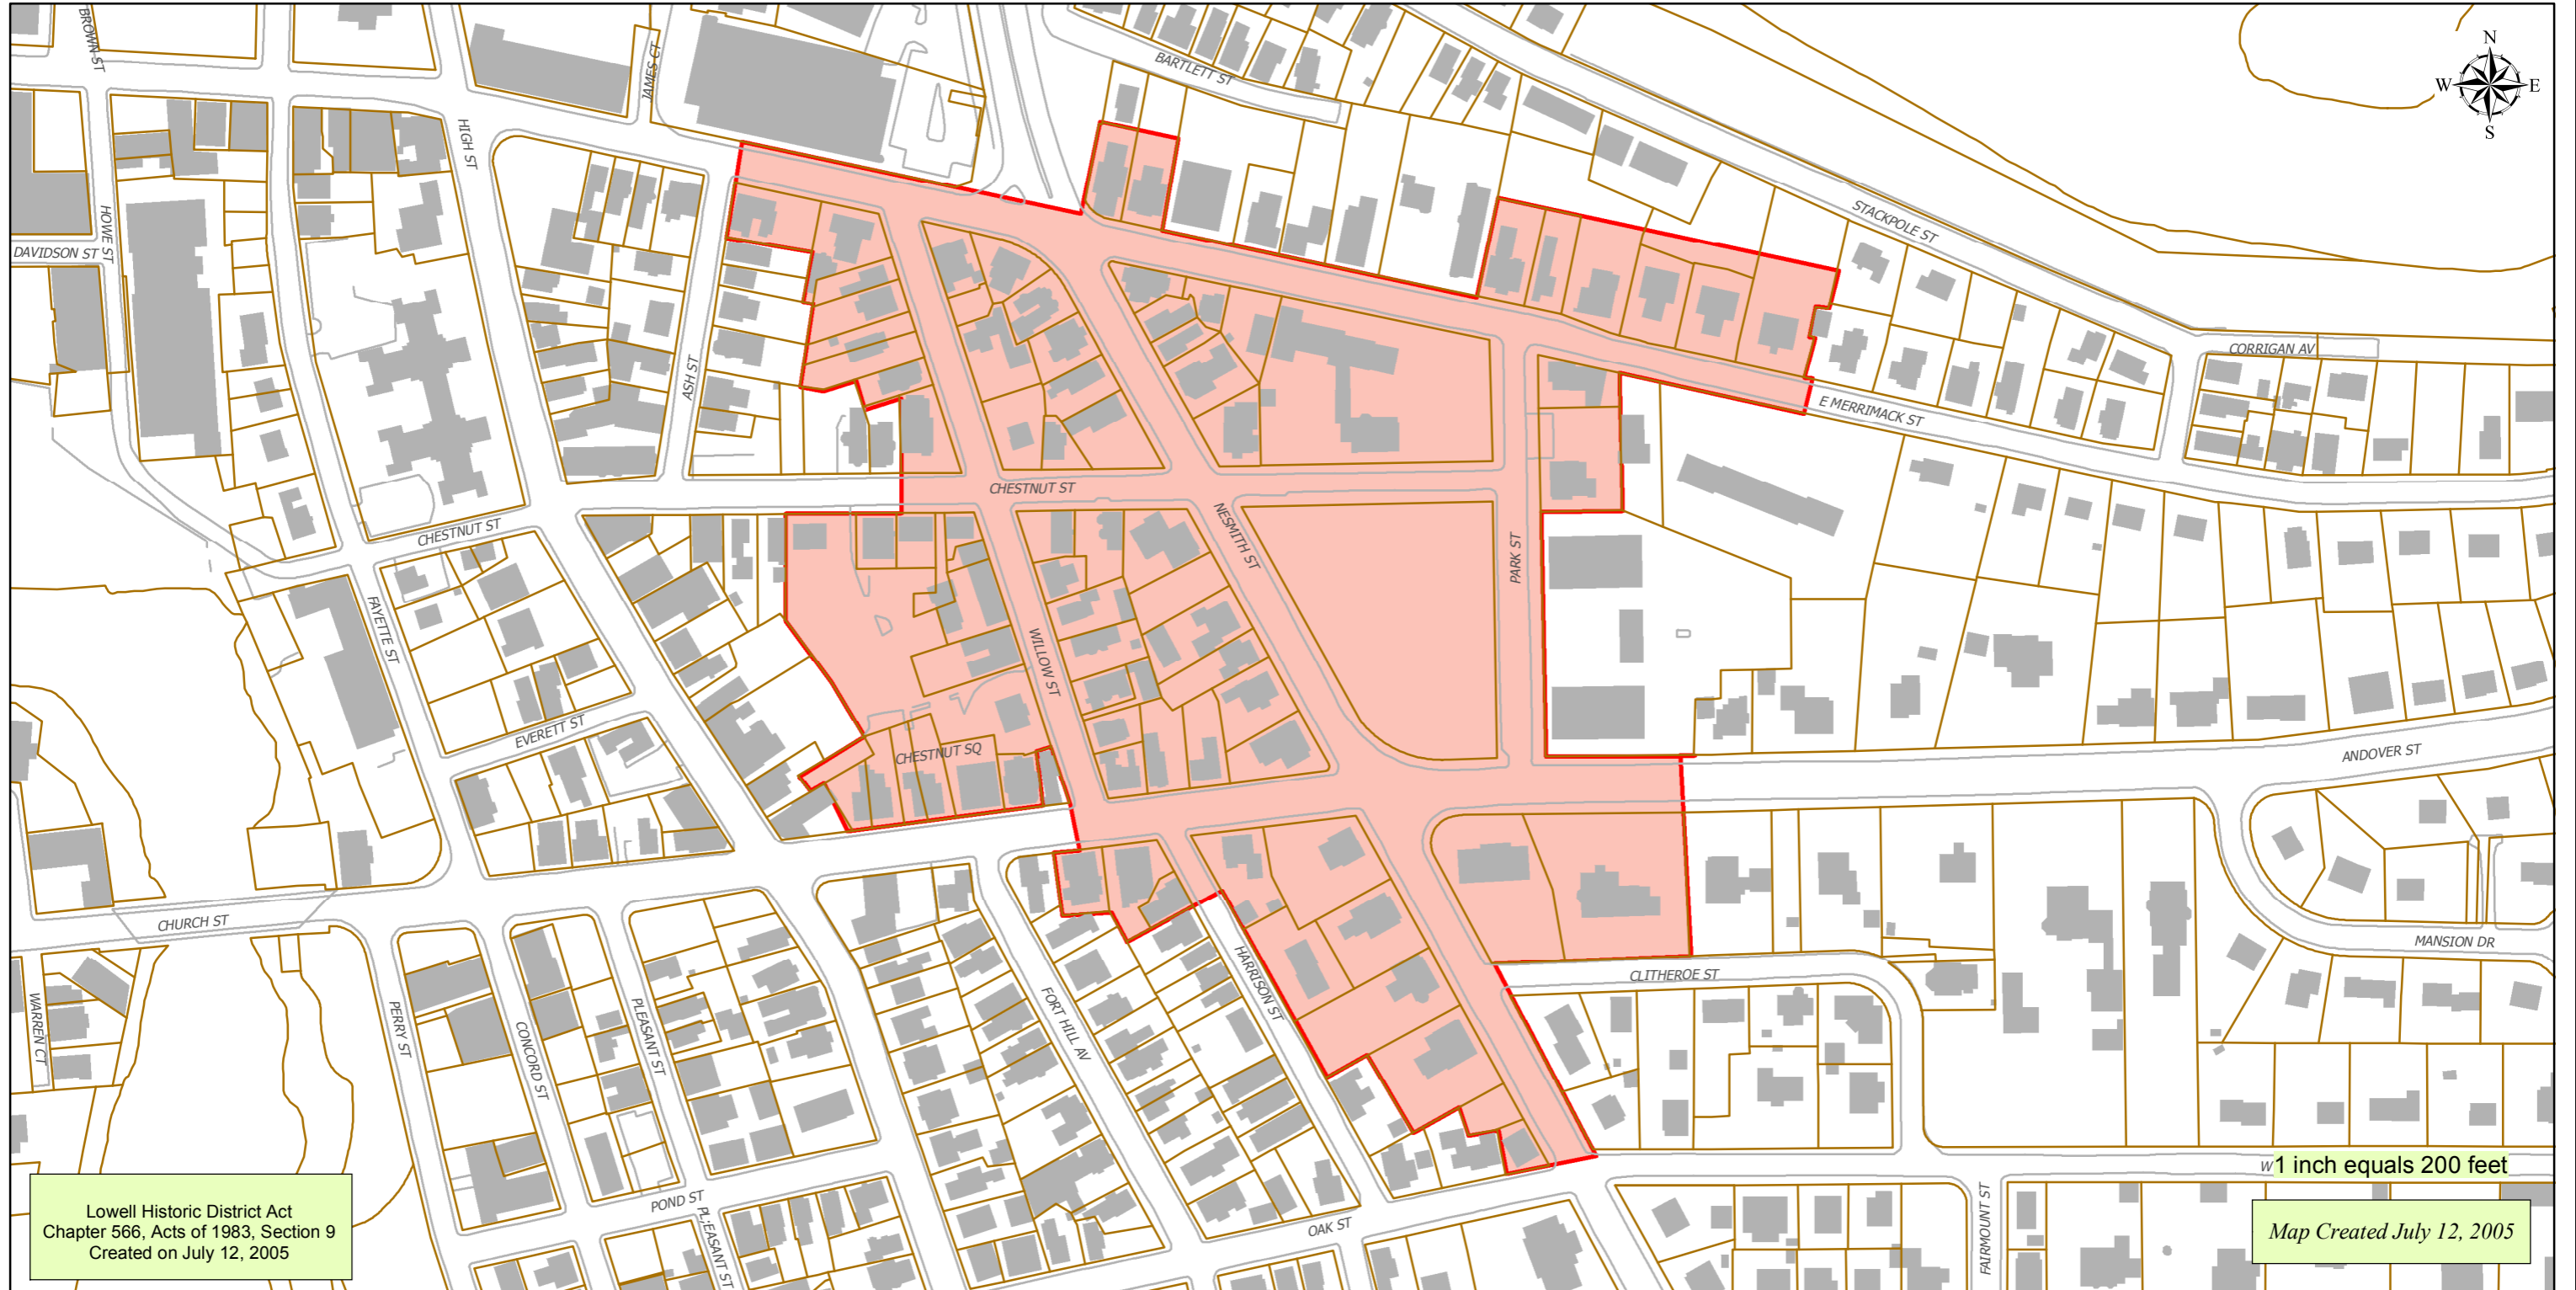

Washington Square Neighborhood District

Lowell Historic District Act
 Chapter 566, Acts of 1983, Section 9
 Created on July 12, 2005

Map Created July 12, 2005